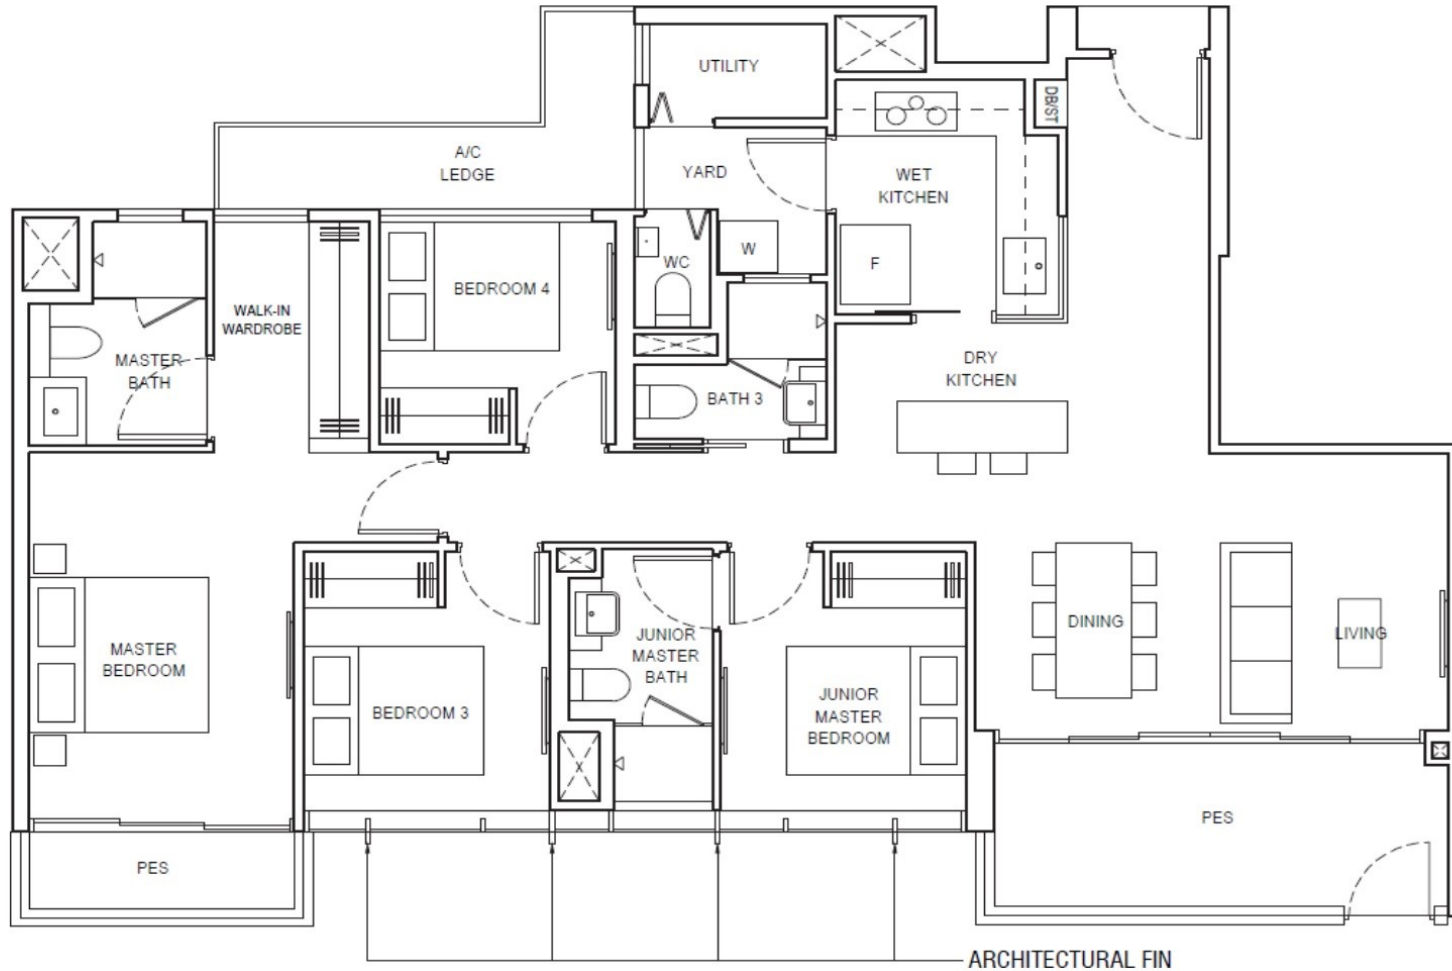

# 4 Bedroom Premium

## Type B4-P1

127 sqm / 1367 sq ft

BLK 26  
#01-11  
BLK 30  
#01-19

KEYPLAN IS NOT DRAWN TO SCALE.